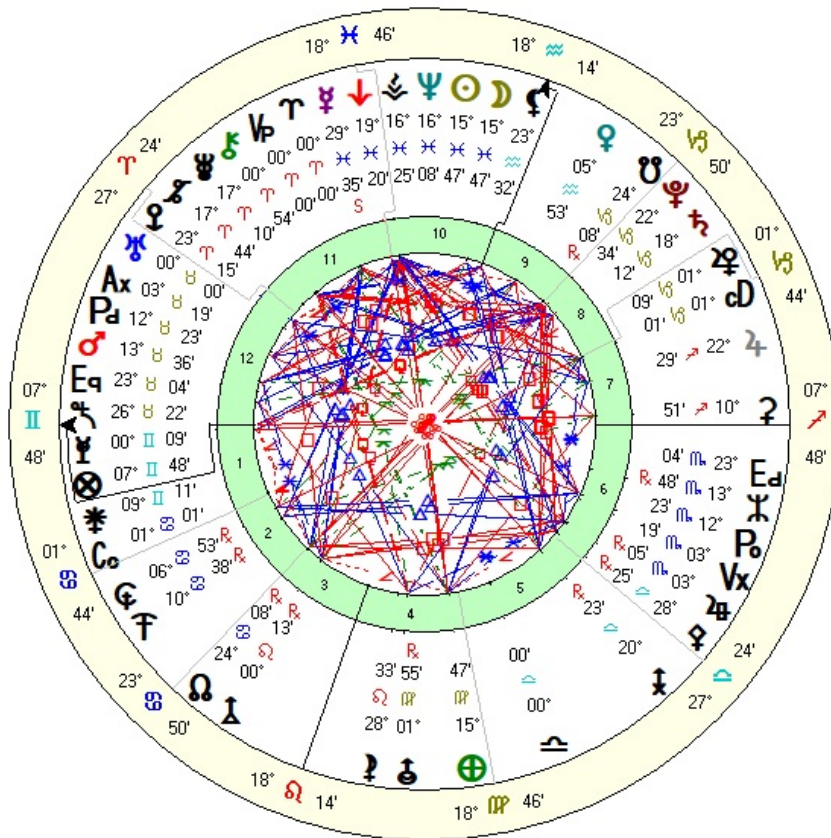

# Hermetic Angel Messages

PDF version

**New Moon Mar 6 2019**  
**Event Chart**  
 Mar 6 2019, Wed  
 11:03:51 am EST +5:00  
 Atlanta, Georgia  
 33°N44°56" 084°W23°17"  
 Geocentric  
 Tropical  
 Placidus  
 Mean Node

*A new moon is always a new beginning.*

*Today's new beginning ushers us all to divine peace,  
 as the sun and moon are at 16 Pisces.*

*The north node, the direction of the chart, is 25 Cancer, the  
 heavenly hosts of The First Light.*

***Uranus is in Taurus, which is his sign until 2025.***

***As Uranus is in Taurus, which rules divine highest good love manifesting in physical reality, such as honorable money, pleasures, values, possessions and ideals, we will have a much more refined sense of what is deeply desirable and what is not.***