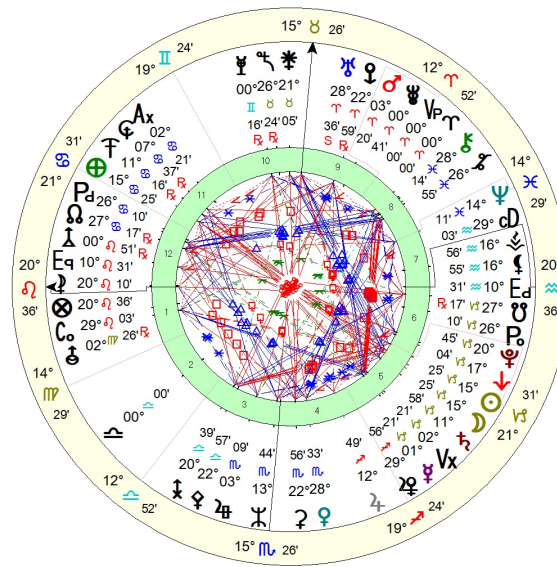

Hermetic Angel Messages

PDF version

Solar Partial Eclipse (NM)
Event Chart
Jan 5 2019, Sat
8:23:04 pm EST +5:00
Atlanta, Georgia
33°N44'56" 084°W23'17"
Geocentric
Tropical
Placidus
Mean Node

A new moon is always a new beginning.

*Today's new beginning ushers us all to an inner attunement
to feelings of the ecstasy of creation,
as the north node is 28 Cancer, the heavenly hosts of the
music of the spheres.*

***Uranus turns direct at 29 Aries, the heavenly hosts
of scents, within 24 hours of this eclipse.***